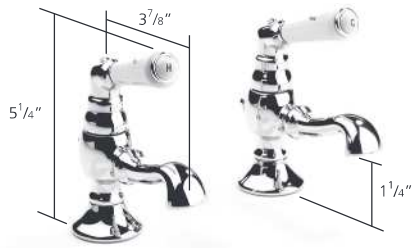

## VG01-A

1/2" Lavatory faucets (pair)

Finishes:  
Max drill hole Ø:

Chrome, Polished Nickel  
1 3/8"

UK and Worldwide Customer Service Team:  
+44 (0)121 766 4200  
[www.samuel-heath.co.uk](http://www.samuel-heath.co.uk)